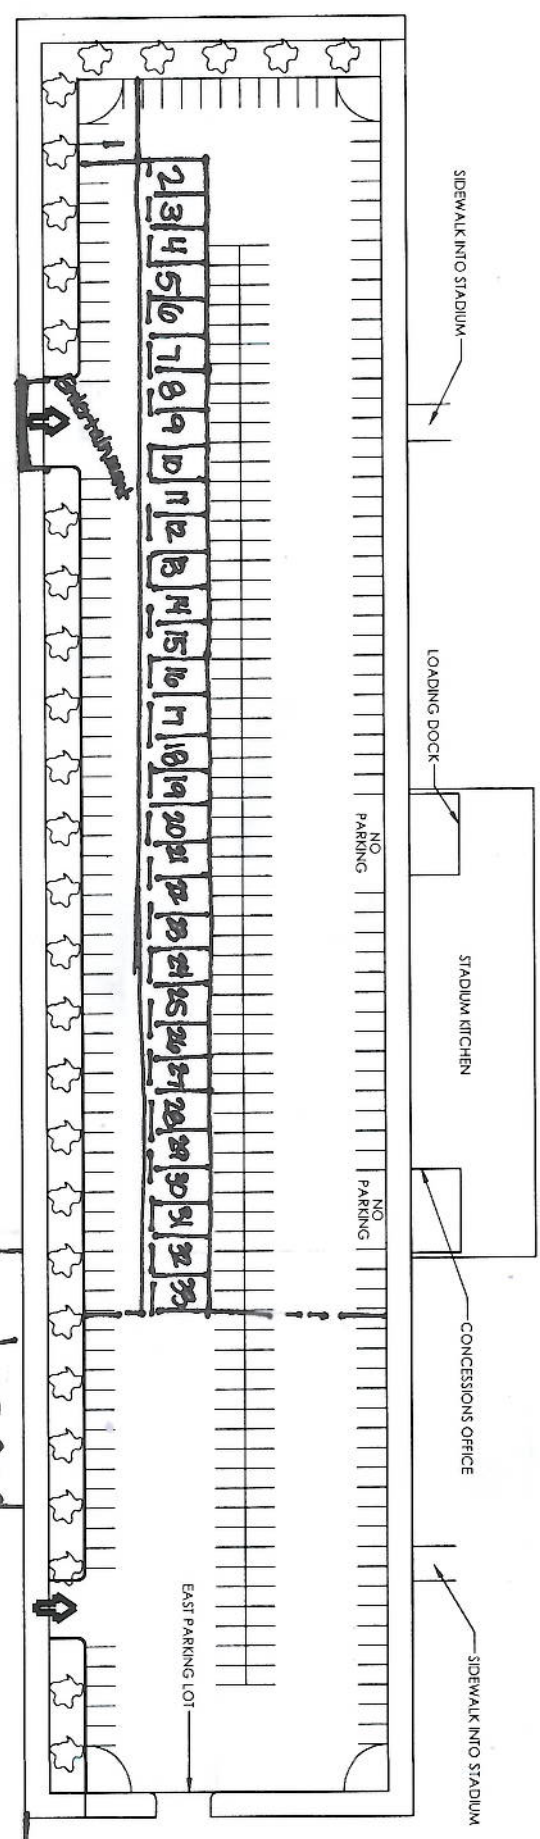

2012 Booth Spaces Stadium Farmers Market STADIUM

Legend
 --- footprint
 - - - boundary for permanent structure
 1cm = 3ft